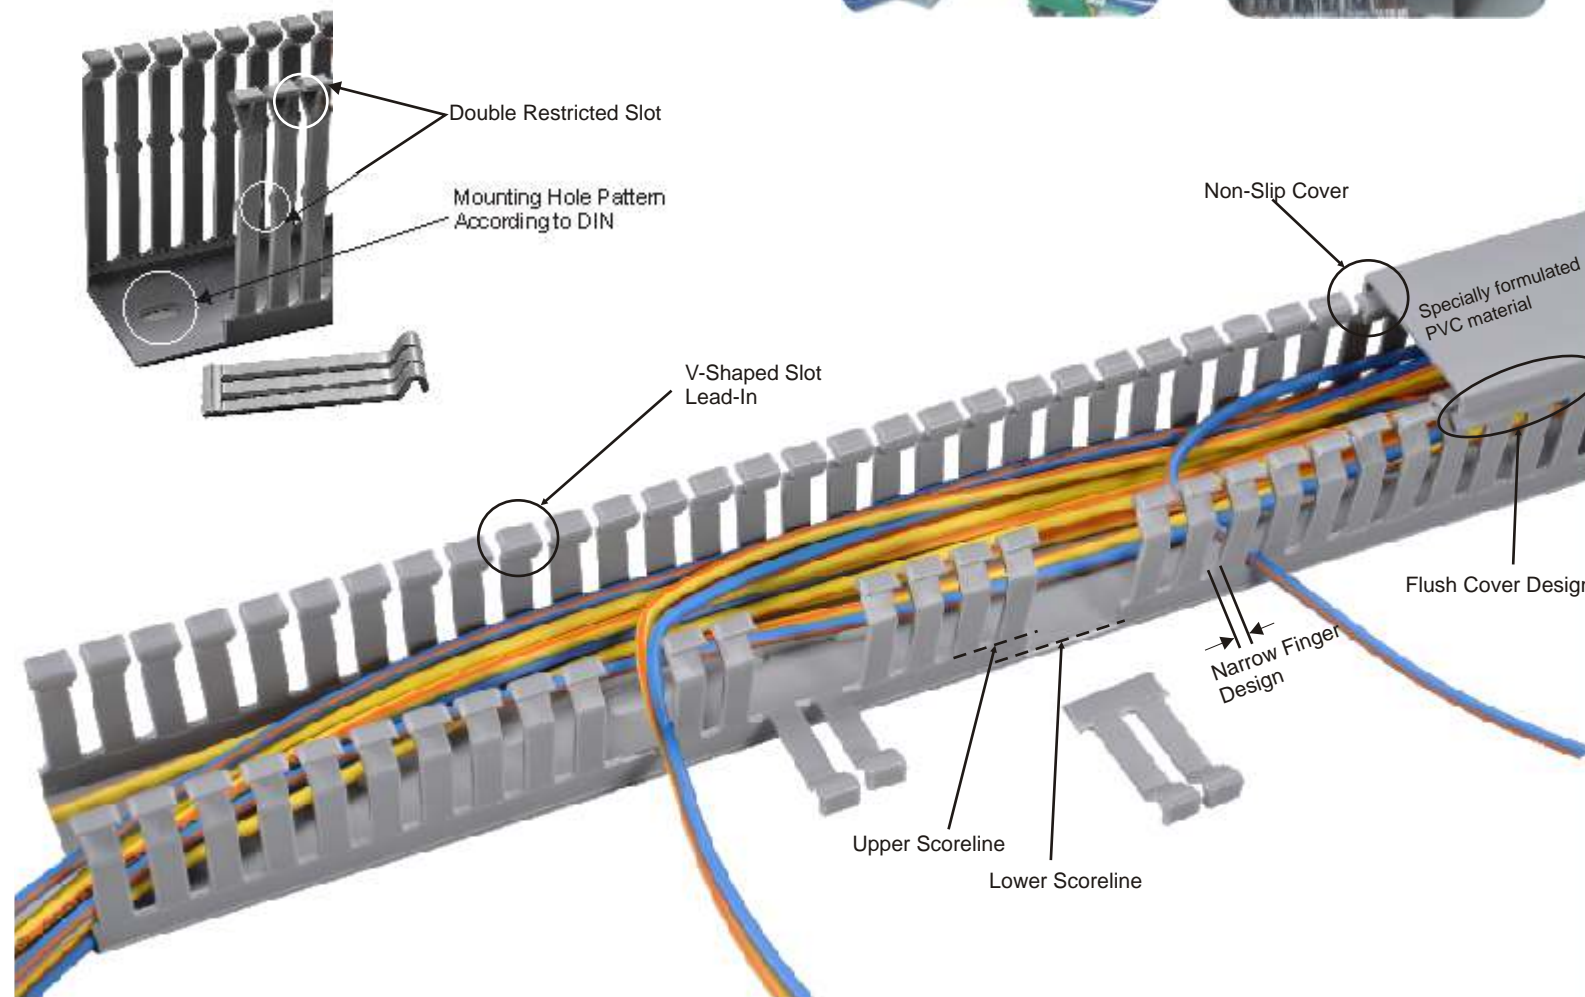

Technical Information

Single Restricted slot up to 50mm Height

Double Restricted slot for height from 60mm onwards

Single mounting pattern up to 60mm width

Triple mounting pattern for width from 80mm onwards

Distributed By :

Wiring Ducts

Wiring Ducts

Trinity Touch provides state-of-art Wiring Ducts

Trinity Touch Wiring Ducts is the premium product, available in wide range to accommodate wires and cables for the smallest wall mounted panel to larger integrated systems.