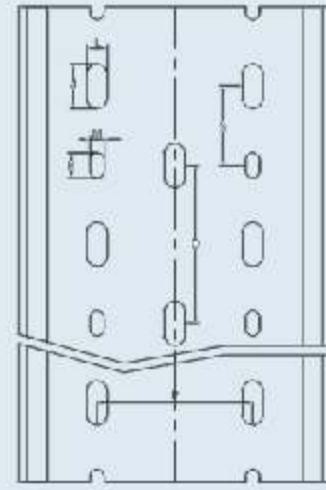

Technical Information

Single Restricted slot up to 50mm Height

Double Restricted slot for height from 60mm onwards

Single mounting pattern up to 60mm width

Triple mounting pattern for width from 80mm onwards

Duct Size		Dimensions (mm)										
A (W)	B(H)	D	E	F	G	H	I	J	K	L	M	N
25	25	22.2	2	10.80	3.40	4	10	14	8	6.5	4.5	25
25	40	37.2	2	25.80	3.40	4	10	14	8	6.5	4.5	25
25	60	57.5	2	45.55	3.40	4	10	14	8	6.5	4.5	25
30	80	77.8	2	54.90	3.50	4	10	14	8	6.5	4.5	25
40	40	37.2	2	25.80	3.40	4	10	14	8	6.5	4.5	25
40	60	57.5	2	45.55	3.40	4	10	14	8	6.5	4.5	25
40	80	77.8	2	54.90	3.50	4	10	14	8	6.5	4.5	25
40	100	97.8	2	83.60	3.50	4	10	14	8	6.5	4.5	25
60	60	57.5	2	45.55	3.40	4	10	14	8	6.5	4.5	25
60	80	77.8	2	54.90	3.50	4	10	14	8	6.5	4.5	25
60	100	97.8	2	83.60	3.50	4	10	14	8	6.5	4.5	25
80	80	77.8	2	54.90	3.50	4	10	14	8	6.5	4.5	25
100	100	97.8	2	83.60	3.50	4	10	14	8	6.5	4.5	25