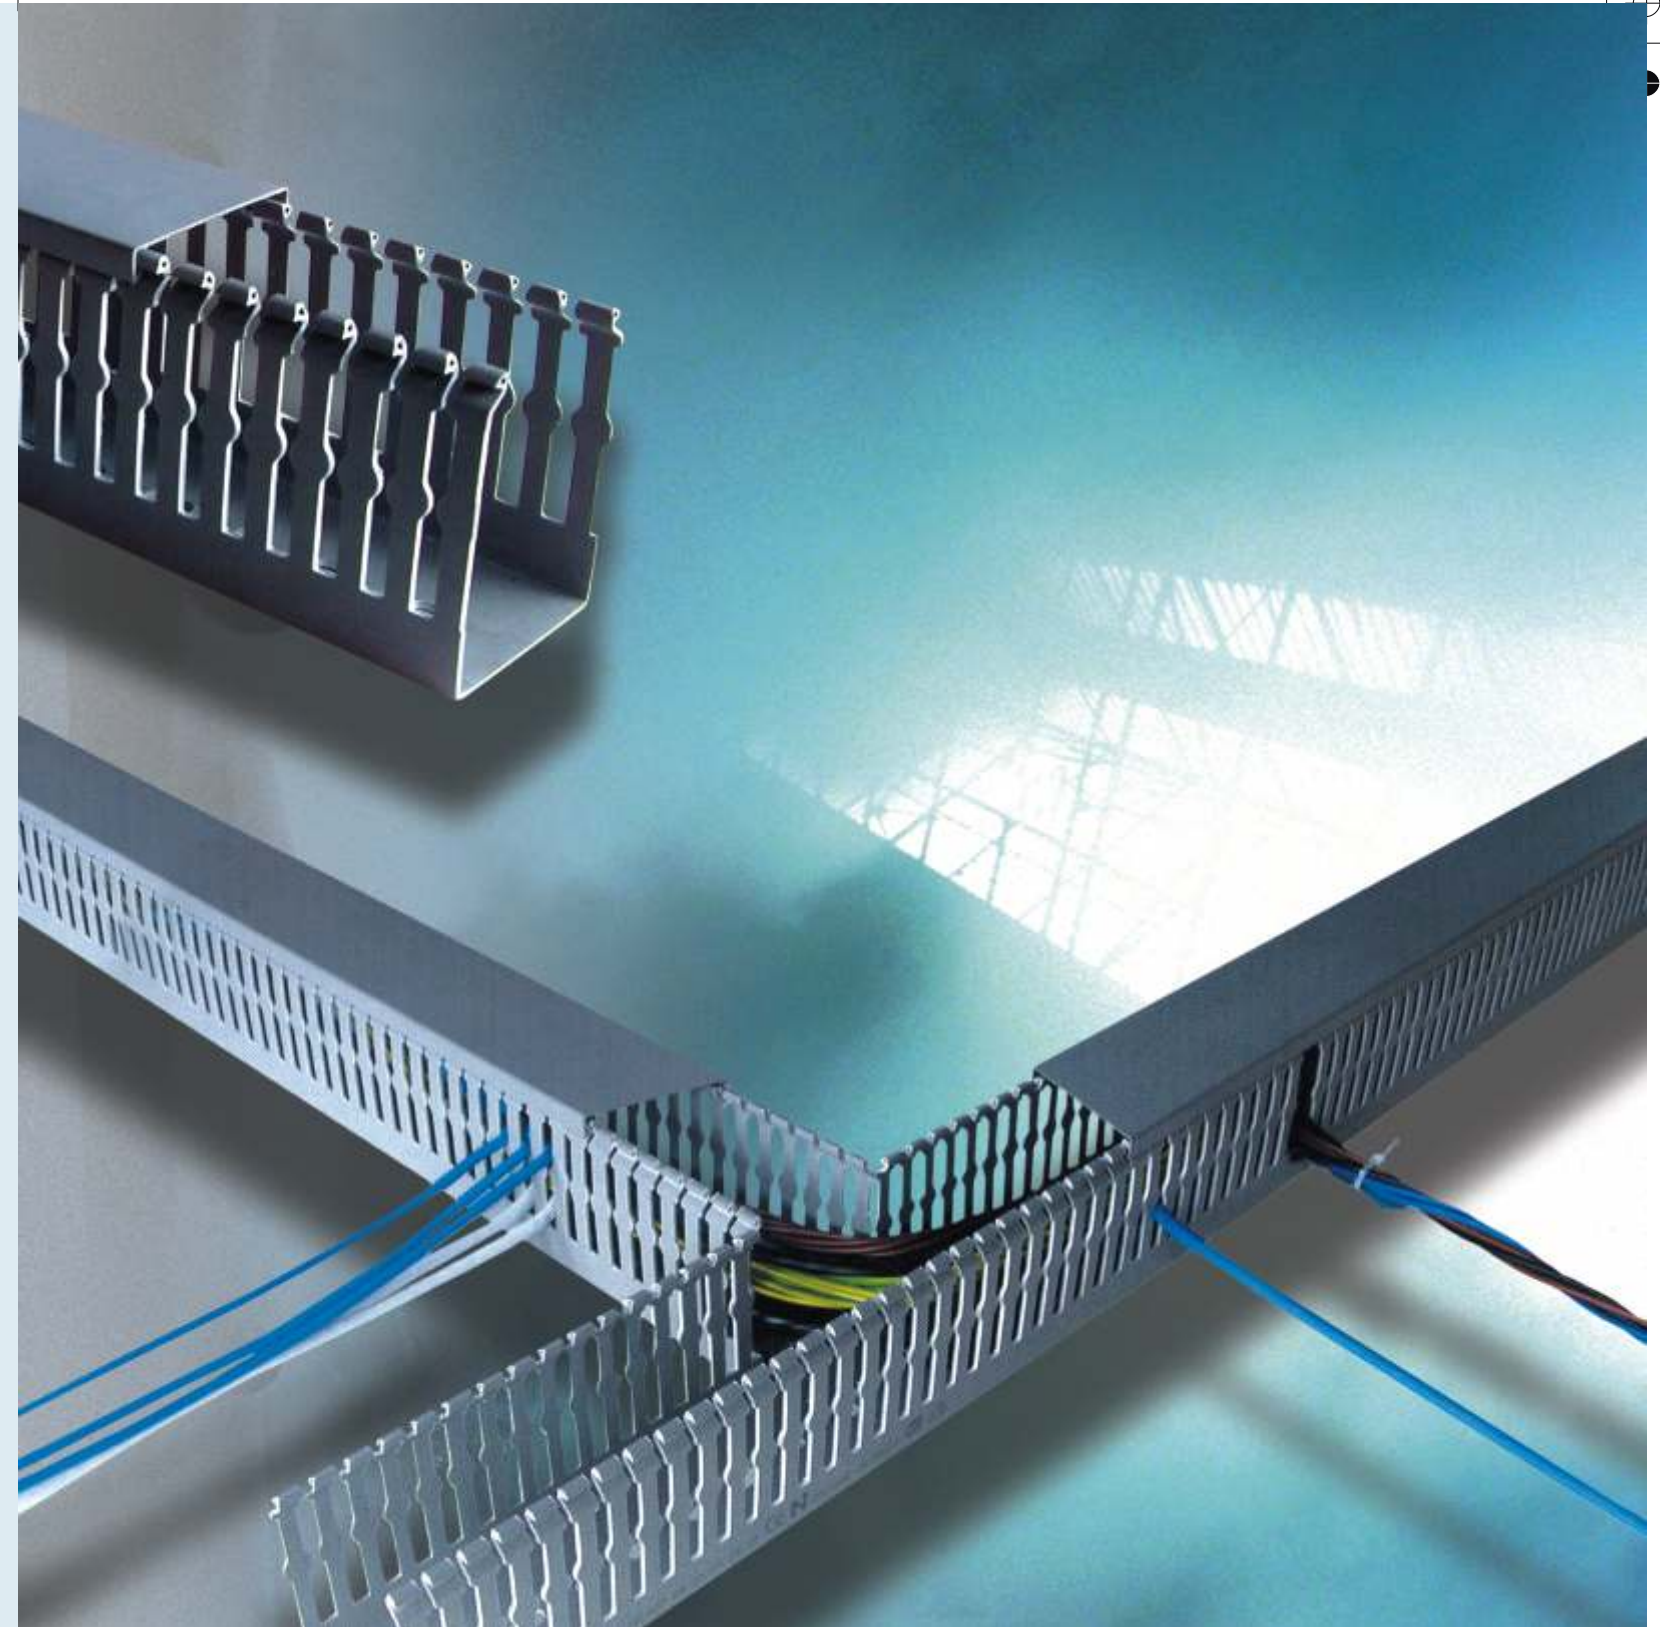

Available in 4 Colors