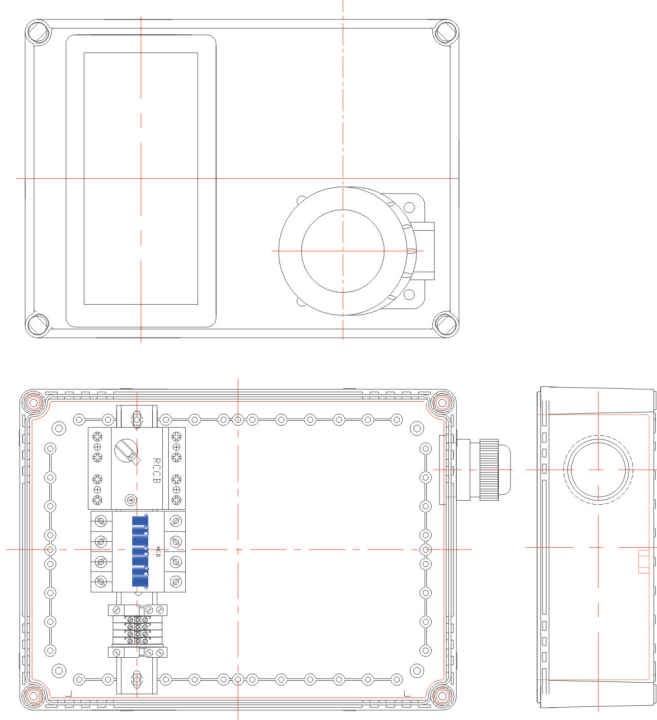

**CUSTOMISED SOLUTIONS DIAGRAMS**

**Junction Box (Article No. 01 17 00023)**

**Power Distribution Unit (Article No. 01 17 00078)**

**Junction Box (Article No. 01 17 00024)**

**Power Distribution Unit (Article No. 01 17 00127)**

**CUSTOMISED SOLUTIONS DIAGRAMS**

**Power Distribution Unit (Article No. 01 17 00042)**

**Power Distribution Unit (Article No. 01 17 00371)**

**Power Distribution Unit (Article No. 01 17 00373)**

**Tailor drilled cable gland holes (Article No. 01 17 00228)**

**CUSTOMISED SOLUTIONS DIAGRAMS**

**Tailor drilled push button holes (Article No. 01 17 00227)**

**Tailor drilled push button holes (Article No. 01 17 00226)**

**Tailor drilled cable gland holes (Article No. 01 17 00289)**