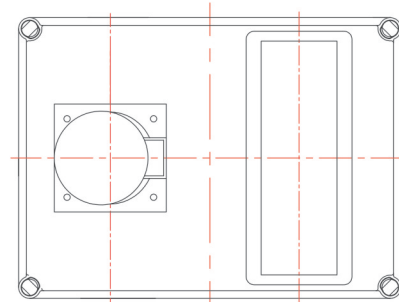

**CUSTOMISED SOLUTIONS DIAGRAMS**

**Junction Box (Article No. 01 17 00023)**

**Power Distribution Unit (Article No. 01 17 00078)**

**Junction Box (Article No. 01 17 00024)**

**Power Distribution Unit (Article No. 01 17 00127)**

**CUSTOMISED SOLUTIONS DIAGRAMS**

**Power Distribution Unit (Article No. 01 17 00042)**

**Power Distribution Unit (Article No. 01 17 00371)**

**Power Distribution Unit (Article No. 01 17 00373)**

**Tailor drilled cable gland holes (Article No. 01 17 00228)**

**CUSTOMISED SOLUTIONS DIAGRAMS**

**Tailor drilled push button holes (Article No. 01 17 00227)**

**Tailor drilled push button holes (Article No. 01 17 00226)**

**Tailor drilled cable gland holes (Article No. 01 17 00289)**