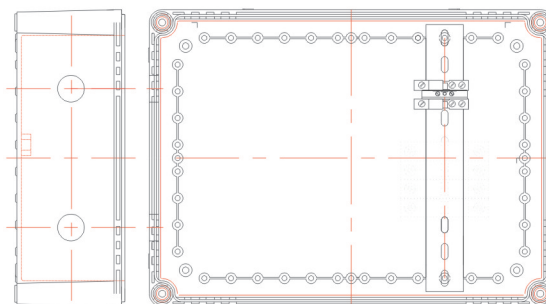

**CUSTOMISED SOLUTIONS DIAGRAMS**

**Junction Box (Article No. 01 17 00023)**

**Power Distribution Unit (Article No. 01 17 00078)**

**Junction Box (Article No. 01 17 00024)**

**Power Distribution Unit (Article No. 01 17 00127)**

**CUSTOMISED SOLUTIONS DIAGRAMS**

**Power Distribution Unit (Article No. 01 17 00042)**

**Power Distribution Unit (Article No. 01 17 00371)**

**Power Distribution Unit (Article No. 01 17 00373)**

**Tailor drilled cable gland holes (Article No. 01 17 00228)**

**CUSTOMISED SOLUTIONS DIAGRAMS**

**Tailor drilled push button holes (Article No. 01 17 00227)**

**Tailor drilled push button holes (Article No. 01 17 00226)**

**Tailor drilled cable gland holes (Article No. 01 17 00289)**