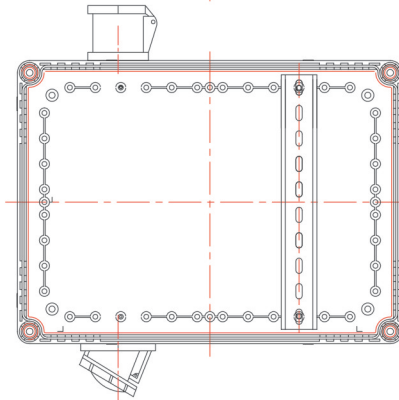

**CUSTOMISED SOLUTIONS DIAGRAMS**

**Junction Box (Article No. 01 17 00023)**

**Power Distribution Unit (Article No. 01 17 00078)**

**Junction Box (Article No. 01 17 00024)**

**Power Distribution Unit (Article No. 01 17 00127)**

**CUSTOMISED SOLUTIONS DIAGRAMS**

**Power Distribution Unit (Article No. 01 17 00042)**

**Power Distribution Unit (Article No. 01 17 00371)**

**Power Distribution Unit (Article No. 01 17 00373)**

**Tailor drilled cable gland holes (Article No. 01 17 00228)**

**CUSTOMISED SOLUTIONS DIAGRAMS**

**Tailor drilled push button holes (Article No. 01 17 00227)**

**Tailor drilled push button holes (Article No. 01 17 00226)**

**Tailor drilled cable gland holes (Article No. 01 17 00289)**