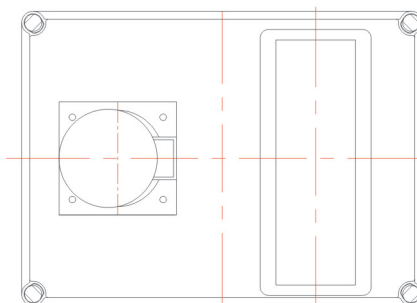

**CUSTOMISED SOLUTIONS DIAGRAMS**

**Junction Box (Article No. 01 17 00023)**

**Power Distribution Unit (Article No. 01 17 00078)**

**Junction Box (Article No. 01 17 00024)**

**Power Distribution Unit (Article No. 01 17 00127)**

**CUSTOMISED SOLUTIONS DIAGRAMS**

**Power Distribution Unit (Article No. 01 17 00042)**

**Power Distribution Unit (Article No. 01 17 00371)**

**Power Distribution Unit (Article No. 01 17 00373)**

**Tailor drilled cable gland holes (Article No. 01 17 00228)**

**CUSTOMISED SOLUTIONS DIAGRAMS**

**Tailor drilled push button holes (Article No. 01 17 00227)**

**Tailor drilled push button holes (Article No. 01 17 00226)**

**Tailor drilled cable gland holes (Article No. 01 17 00289)**