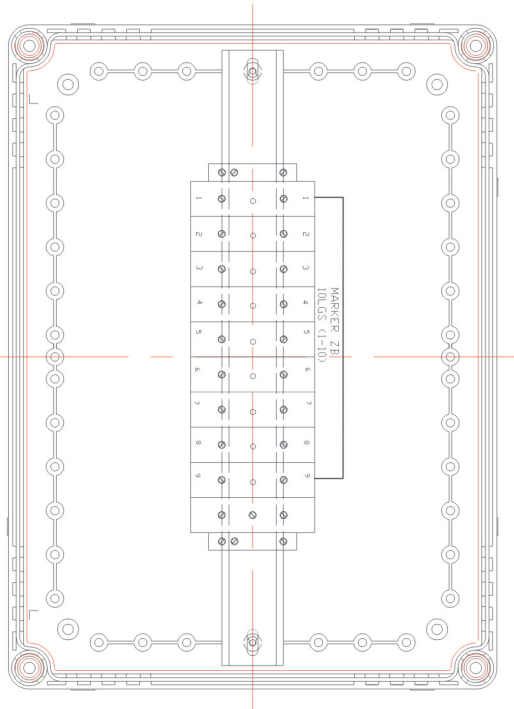

**CUSTOMISED SOLUTIONS DIAGRAMS**

**Junction Box (Article No. 01 17 00023)**

**Power Distribution Unit (Article No. 01 17 00078)**

**Junction Box (Article No. 01 17 00024)**

**Power Distribution Unit (Article No. 01 17 00127)**

**CUSTOMISED SOLUTIONS DIAGRAMS**

**Power Distribution Unit (Article No. 01 17 00042)**

**Power Distribution Unit (Article No. 01 17 00371)**

**Power Distribution Unit (Article No. 01 17 00373)**

**Tailor drilled cable gland holes (Article No. 01 17 00228)**

**CUSTOMISED SOLUTIONS DIAGRAMS**

**Tailor drilled push button holes (Article No. 01 17 00227)**

**Tailor drilled push button holes (Article No. 01 17 00226)**

**Tailor drilled cable gland holes (Article No. 01 17 00289)**