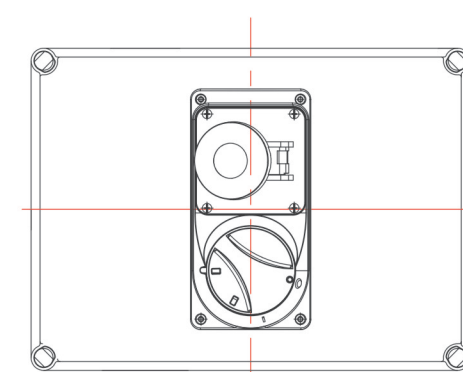

**CUSTOMISED SOLUTIONS DIAGRAMS**

**Junction Box (Article No. 01 17 00023)**

**Power Distribution Unit (Article No. 01 17 00078)**

**Junction Box (Article No. 01 17 00024)**

**Power Distribution Unit (Article No. 01 17 00127)**

**CUSTOMISED SOLUTIONS DIAGRAMS**

**Power Distribution Unit (Article No. 01 17 00042)**

**Power Distribution Unit (Article No. 01 17 00371)**

**Power Distribution Unit (Article No. 01 17 00373)**

**Tailor drilled cable gland holes (Article No. 01 17 00228)**

**CUSTOMISED SOLUTIONS DIAGRAMS**

**Tailor drilled push button holes (Article No. 01 17 00227)**

**Tailor drilled push button holes (Article No. 01 17 00226)**

**Tailor drilled cable gland holes (Article No. 01 17 00289)**