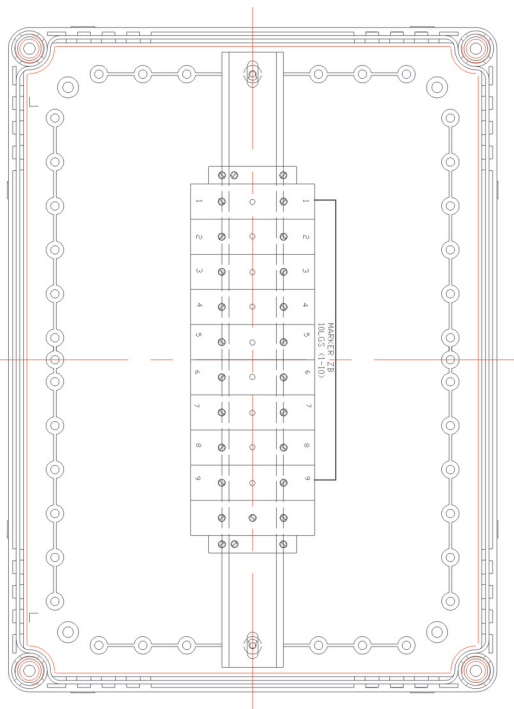

**CUSTOMISED SOLUTIONS DIAGRAMS**

**Junction Box (Article No. 01 17 00023)**

**Power Distribution Unit (Article No. 01 17 00078)**

**Junction Box (Article No. 01 17 00024)**

**Power Distribution Unit (Article No. 01 17 00127)**

**CUSTOMISED SOLUTIONS DIAGRAMS**

**Power Distribution Unit (Article No. 01 17 00042)**

**Power Distribution Unit (Article No. 01 17 00371)**

**Power Distribution Unit (Article No. 01 17 00373)**

**Tailor drilled cable gland holes (Article No. 01 17 00228)**

**CUSTOMISED SOLUTIONS DIAGRAMS**

**Tailor drilled push button holes (Article No. 01 17 00227)**

**Tailor drilled push button holes (Article No. 01 17 00226)**

**Tailor drilled cable gland holes (Article No. 01 17 00289)**