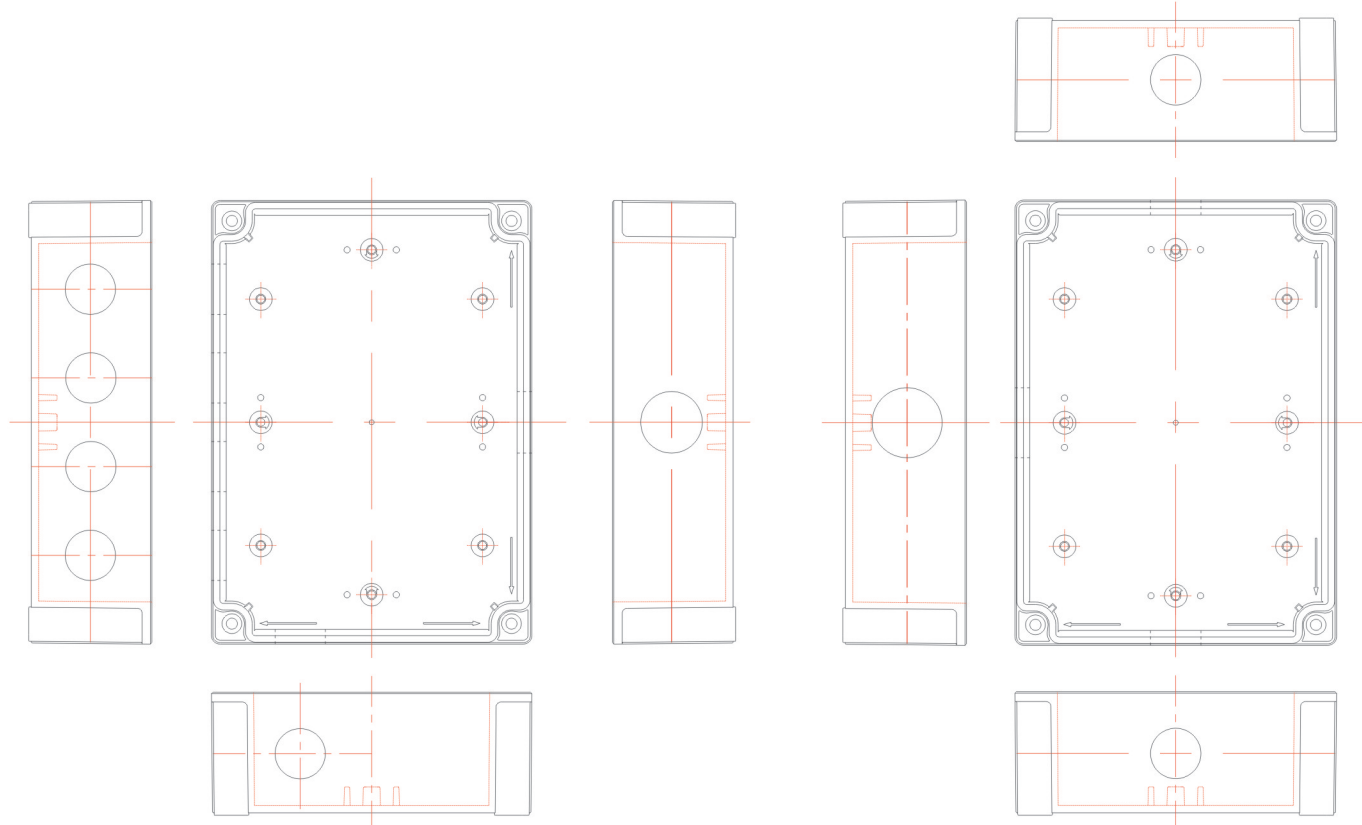

Power Distribution Unit (Article No. 01 17 00035)

Power Distribution Unit (Article No. 01 17 00036)

Tailor drilled cable gland holes (Article No. 01 17 00153)

CUSTOMISED SOLUTIONS DIAGRAMS

Tailor drilled cable gland holes (Article No. 01 17 00233)

Tailor drilled cable gland holes (Article No. 01 17 00234)

Tailor drilled cable gland holes (Article No. 01 17 00250)

Tailor drilled cable gland holes (Article No. 01 17 00249)

CUSTOMISED SOLUTIONS DIAGRAMS