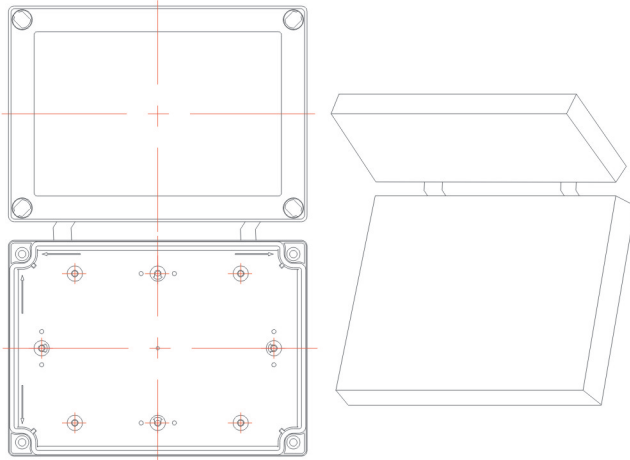

Power Distribution Unit (Article No. 01 17 00035)

Power Distribution Unit (Article No. 01 17 00036)

Tailor drilled cable gland holes (Article No. 01 17 00153)

CUSTOMISED SOLUTIONS DIAGRAMS

Tailor drilled cable gland holes (Article No. 01 17 00233)

Tailor drilled cable gland holes (Article No. 01 17 00234)

Tailor drilled cable gland holes (Article No. 01 17 00250)

Tailor drilled cable gland holes (Article No. 01 17 00249)

CUSTOMISED SOLUTIONS DIAGRAMS