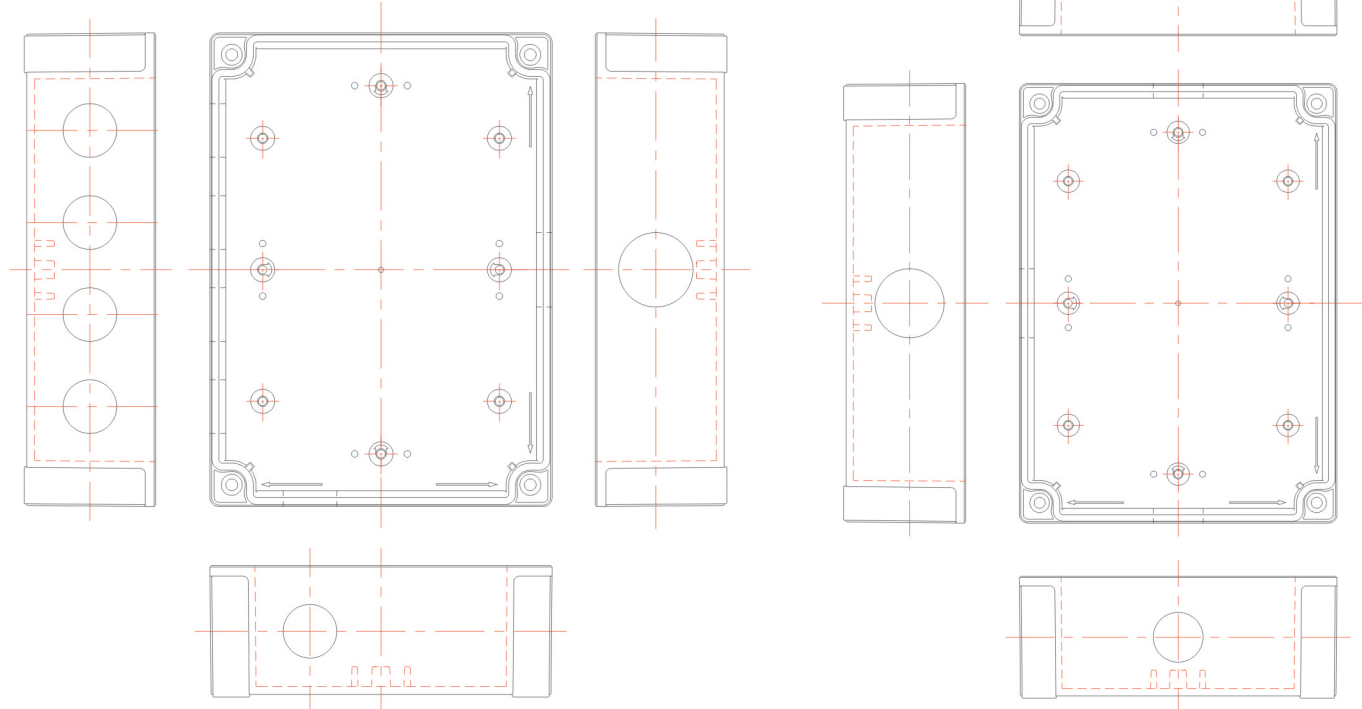

Power Distribution Unit (Article No. 01 17 00035)

Power Distribution Unit (Article No. 01 17 00036)

Tailor drilled cable gland holes (Article No. 01 17 00153)

CUSTOMISED SOLUTIONS DIAGRAMS

Tailor drilled cable gland holes (Article No. 01 17 00233)

Tailor drilled cable gland holes (Article No. 01 17 00234)

Tailor drilled cable gland holes (Article No. 01 17 00250)

Tailor drilled cable gland holes (Article No. 01 17 00249)

CUSTOMISED SOLUTIONS DIAGRAMS