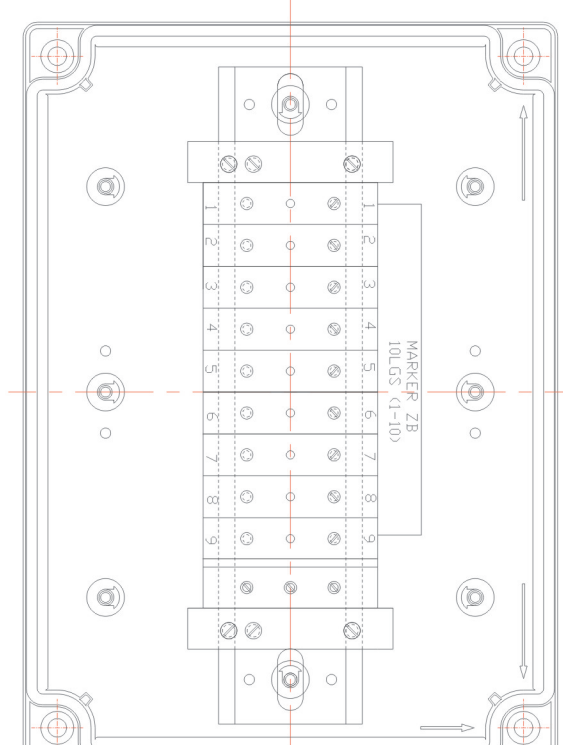

CUSTOMISED SOLUTIONS DIAGRAMS

Junction Box (Article No. 01 17 00007)

Junction Box (Article No. 01 17 00017)

Junction Box (Article No. 01 17 00015)

Junction Box (Article No. 01 17 00016)

CUSTOMISED SOLUTIONS DIAGRAMS

Junction Box (Article No. 01 17 00014)

Junction Box (Article No. 01 17 00112)

Junction Box (Article No. 01 17 00110)

MCB control box (Article No. 01 17 00160)

CUSTOMISED SOLUTIONS DIAGRAMS

Junction Box (Article No. 01 17 00358)

Power Distribution Unit (Article No. 01 17 00035)

Power Distribution Unit (Article No. 01 17 00036)

Tailor drilled cable gland holes (Article No. 01 17 00153)

CUSTOMISED SOLUTIONS DIAGRAMS

Tailor drilled cable gland holes (Article No. 01 17 00233)

Tailor drilled cable gland holes (Article No. 01 17 00234)

Tailor drilled cable gland holes (Article No. 01 17 00250)

Tailor drilled cable gland holes (Article No. 01 17 00249)

CUSTOMISED SOLUTIONS DIAGRAMS