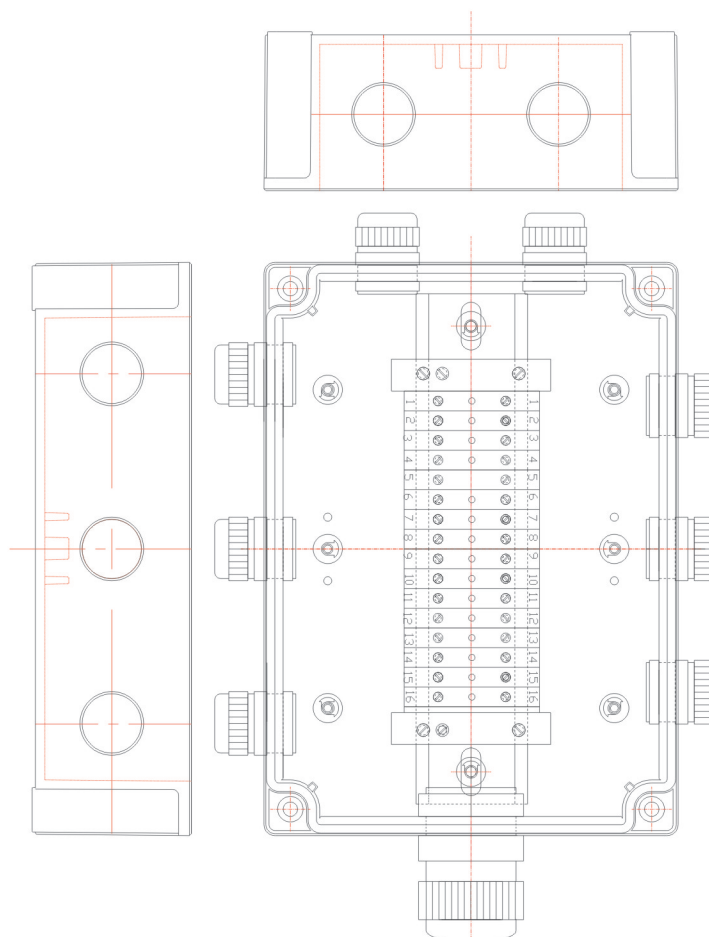

CUSTOMISED SOLUTIONS DIAGRAMS

Junction Box (Article No. 01 17 00007)

Junction Box (Article No. 01 17 00017)

Junction Box (Article No. 01 17 00015)

Junction Box (Article No. 01 17 00016)

CUSTOMISED SOLUTIONS DIAGRAMS

Junction Box (Article No. 01 17 00014)

Junction Box (Article No. 01 17 00112)

Junction Box (Article No. 01 17 00110)

MCB control box (Article No. 01 17 00160)

CUSTOMISED SOLUTIONS DIAGRAMS

Junction Box (Article No. 01 17 00358)

Power Distribution Unit (Article No. 01 17 00035)

Power Distribution Unit (Article No. 01 17 00036)

Tailor drilled cable gland holes (Article No. 01 17 00153)

CUSTOMISED SOLUTIONS DIAGRAMS

Tailor drilled cable gland holes (Article No. 01 17 00233)

Tailor drilled cable gland holes (Article No. 01 17 00234)

Tailor drilled cable gland holes (Article No. 01 17 00250)

Tailor drilled cable gland holes (Article No. 01 17 00249)

CUSTOMISED SOLUTIONS DIAGRAMS