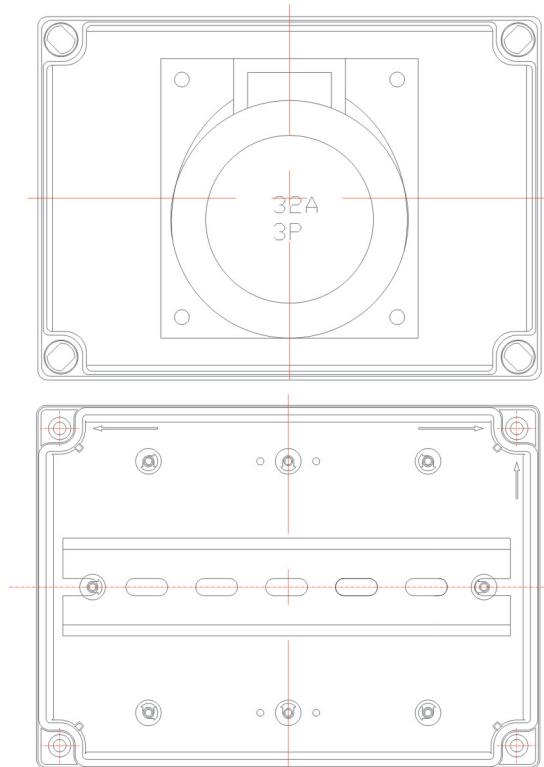

Junction Box (Article No. 01 17 00014)

Junction Box (Article No. 01 17 00112)

Junction Box (Article No. 01 17 00110)

MCB control box (Article No. 01 17 00160)

CUSTOMISED SOLUTIONS DIAGRAMS

Junction Box (Article No. 01 17 00358)

Power Distribution Unit (Article No. 01 17 00035)

Power Distribution Unit (Article No. 01 17 00036)

Tailor drilled cable gland holes (Article No. 01 17 00153)

CUSTOMISED SOLUTIONS DIAGRAMS

Tailor drilled cable gland holes (Article No. 01 17 00233)

Tailor drilled cable gland holes (Article No. 01 17 00234)

Tailor drilled cable gland holes (Article No. 01 17 00250)

Tailor drilled cable gland holes (Article No. 01 17 00249)

CUSTOMISED SOLUTIONS DIAGRAMS