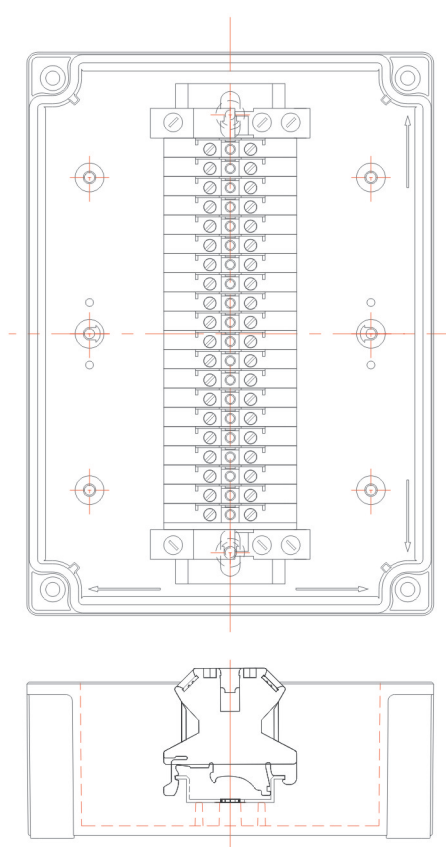

CUSTOMISED SOLUTIONS DIAGRAMS

Junction Box (Article No. 01 17 00007)

Junction Box (Article No. 01 17 00017)

Junction Box (Article No. 01 17 00015)

Junction Box (Article No. 01 17 00016)

CUSTOMISED SOLUTIONS DIAGRAMS

Junction Box (Article No. 01 17 00014)

Junction Box (Article No. 01 17 00112)

Junction Box (Article No. 01 17 00110)

MCB control box (Article No. 01 17 00160)

CUSTOMISED SOLUTIONS DIAGRAMS

Junction Box (Article No. 01 17 00358)

Power Distribution Unit (Article No. 01 17 00035)

Power Distribution Unit (Article No. 01 17 00036)

Tailor drilled cable gland holes (Article No. 01 17 00153)

CUSTOMISED SOLUTIONS DIAGRAMS

Tailor drilled cable gland holes (Article No. 01 17 00233)

Tailor drilled cable gland holes (Article No. 01 17 00234)

Tailor drilled cable gland holes (Article No. 01 17 00250)

Tailor drilled cable gland holes (Article No. 01 17 00249)

CUSTOMISED SOLUTIONS DIAGRAMS