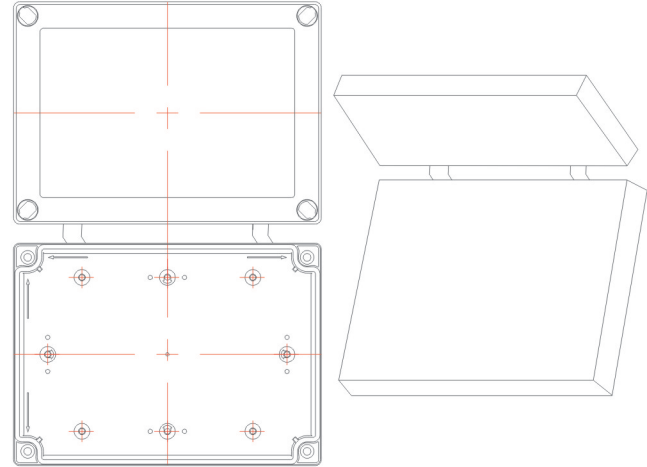

Tailor hinged door
(Article No. 01 05 00912)