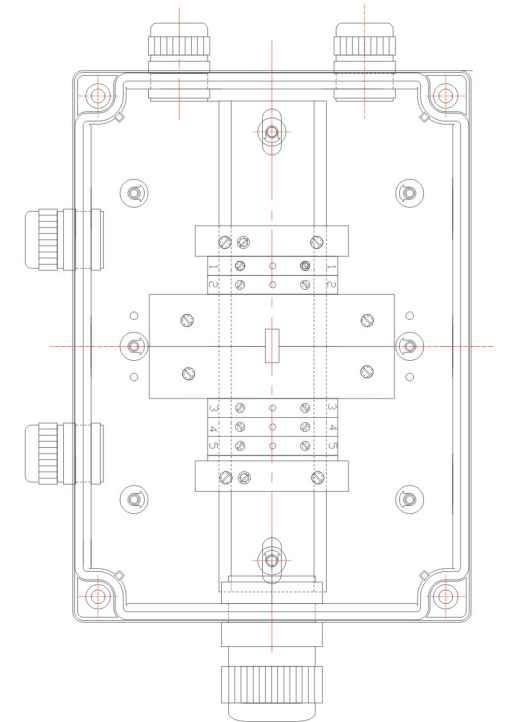

CUSTOMISED SOLUTIONS DIAGRAMS

Junction Box (Article No. 01 17 00007)

Junction Box (Article No. 01 17 00017)

Junction Box (Article No. 01 17 00015)

Junction Box (Article No. 01 17 00016)

CUSTOMISED SOLUTIONS DIAGRAMS

Junction Box (Article No. 01 17 00014)

Junction Box (Article No. 01 17 00112)

Junction Box (Article No. 01 17 00110)

MCB control box (Article No. 01 17 00160)

CUSTOMISED SOLUTIONS DIAGRAMS

Junction Box (Article No. 01 17 00358)

Power Distribution Unit (Article No. 01 17 00035)

Power Distribution Unit (Article No. 01 17 00036)

Tailor drilled cable gland holes (Article No. 01 17 00153)

CUSTOMISED SOLUTIONS DIAGRAMS

Tailor drilled cable gland holes (Article No. 01 17 00233)

Tailor drilled cable gland holes (Article No. 01 17 00234)

Tailor drilled cable gland holes (Article No. 01 17 00250)

Tailor drilled cable gland holes (Article No. 01 17 00249)

CUSTOMISED SOLUTIONS DIAGRAMS