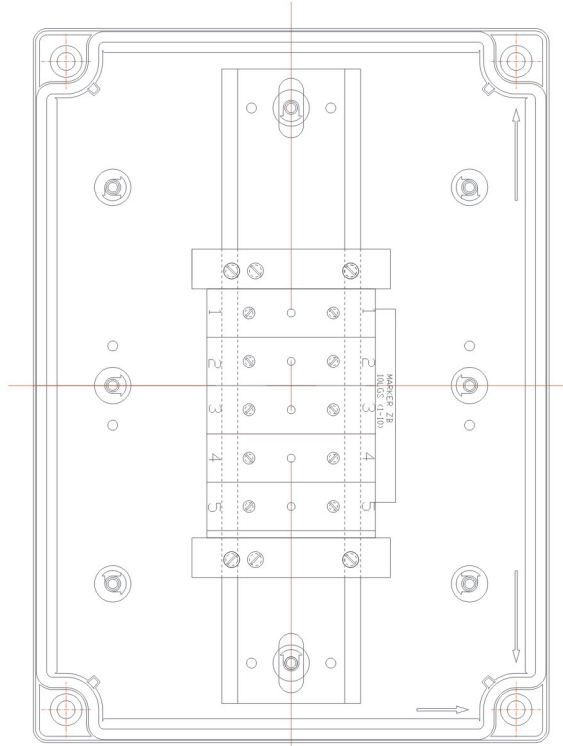

CUSTOMISED SOLUTIONS DIAGRAMS

Junction Box (Article No. 01 17 00007)

Junction Box (Article No. 01 17 00017)

Junction Box (Article No. 01 17 00015)

Junction Box (Article No. 01 17 00016)

CUSTOMISED SOLUTIONS DIAGRAMS

Junction Box (Article No. 01 17 00014)

Junction Box (Article No. 01 17 00112)

Junction Box (Article No. 01 17 00110)

MCB control box (Article No. 01 17 00160)

CUSTOMISED SOLUTIONS DIAGRAMS

Junction Box (Article No. 01 17 00358)

Power Distribution Unit (Article No. 01 17 00035)

Power Distribution Unit (Article No. 01 17 00036)

Tailor drilled cable gland holes (Article No. 01 17 00153)

CUSTOMISED SOLUTIONS DIAGRAMS

Tailor drilled cable gland holes (Article No. 01 17 00233)

Tailor drilled cable gland holes (Article No. 01 17 00234)

Tailor drilled cable gland holes (Article No. 01 17 00250)

Tailor drilled cable gland holes (Article No. 01 17 00249)

CUSTOMISED SOLUTIONS DIAGRAMS