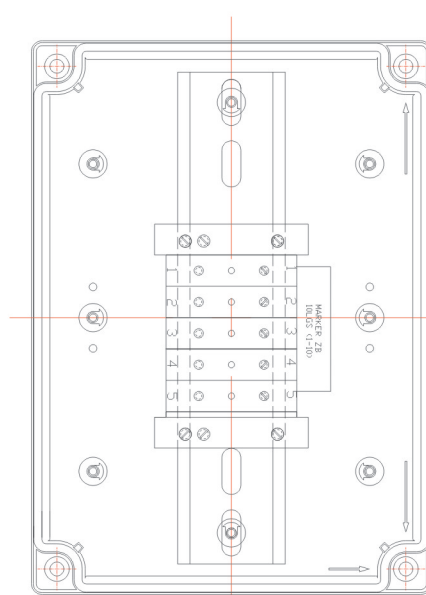

CUSTOMISED SOLUTIONS DIAGRAMS

Junction Box (Article No. 01 17 00007)

Junction Box (Article No. 01 17 00017)

Junction Box (Article No. 01 17 00015)

Junction Box (Article No. 01 17 00016)

CUSTOMISED SOLUTIONS DIAGRAMS

Junction Box (Article No. 01 17 00014)

Junction Box (Article No. 01 17 00112)

Junction Box (Article No. 01 17 00110)

MCB control box (Article No. 01 17 00160)

CUSTOMISED SOLUTIONS DIAGRAMS

Junction Box (Article No. 01 17 00358)

Power Distribution Unit (Article No. 01 17 00035)

Power Distribution Unit (Article No. 01 17 00036)

Tailor drilled cable gland holes (Article No. 01 17 00153)

CUSTOMISED SOLUTIONS DIAGRAMS

Tailor drilled cable gland holes (Article No. 01 17 00233)

Tailor drilled cable gland holes (Article No. 01 17 00234)

Tailor drilled cable gland holes (Article No. 01 17 00250)

Tailor drilled cable gland holes (Article No. 01 17 00249)

CUSTOMISED SOLUTIONS DIAGRAMS