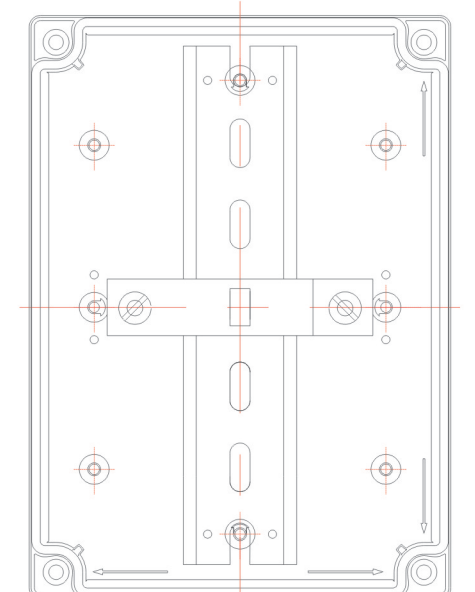

CUSTOMISED SOLUTIONS DIAGRAMS

Junction Box (Article No. 01 17 00007)

Junction Box (Article No. 01 17 00017)

Junction Box (Article No. 01 17 00015)

Junction Box (Article No. 01 17 00016)

CUSTOMISED SOLUTIONS DIAGRAMS

Junction Box (Article No. 01 17 00014)

Junction Box (Article No. 01 17 00112)

Junction Box (Article No. 01 17 00110)

MCB control box (Article No. 01 17 00160)

CUSTOMISED SOLUTIONS DIAGRAMS

Junction Box (Article No. 01 17 00358)

Power Distribution Unit (Article No. 01 17 00035)

Power Distribution Unit (Article No. 01 17 00036)

Tailor drilled cable gland holes (Article No. 01 17 00153)

CUSTOMISED SOLUTIONS DIAGRAMS

Tailor drilled cable gland holes (Article No. 01 17 00233)

Tailor drilled cable gland holes (Article No. 01 17 00234)

Tailor drilled cable gland holes (Article No. 01 17 00250)

Tailor drilled cable gland holes (Article No. 01 17 00249)

CUSTOMISED SOLUTIONS DIAGRAMS