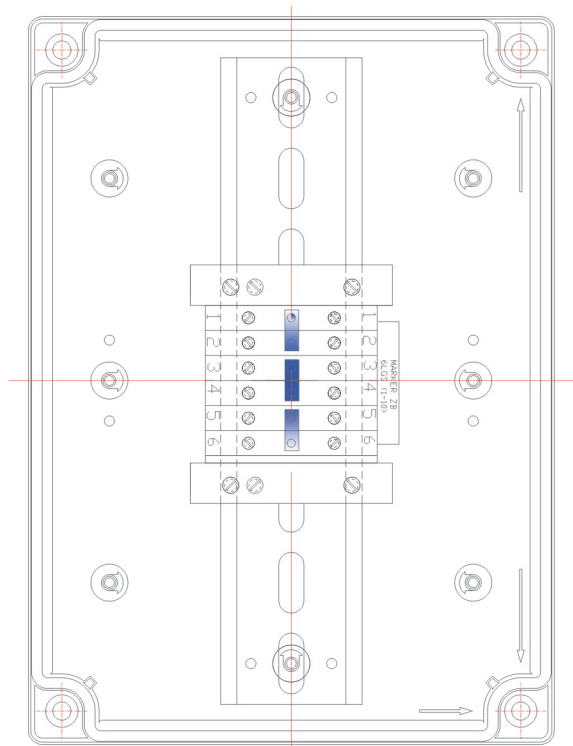

CUSTOMISED SOLUTIONS DIAGRAMS

Junction Box (Article No. 01 17 00007)

Junction Box (Article No. 01 17 00017)

Junction Box (Article No. 01 17 00015)

Junction Box (Article No. 01 17 00016)

CUSTOMISED SOLUTIONS DIAGRAMS

Junction Box (Article No. 01 17 00014)

Junction Box (Article No. 01 17 00112)

Junction Box (Article No. 01 17 00110)

MCB control box (Article No. 01 17 00160)

CUSTOMISED SOLUTIONS DIAGRAMS

Junction Box (Article No. 01 17 00358)

Power Distribution Unit (Article No. 01 17 00035)

Power Distribution Unit (Article No. 01 17 00036)

Tailor drilled cable gland holes (Article No. 01 17 00153)

CUSTOMISED SOLUTIONS DIAGRAMS

Tailor drilled cable gland holes (Article No. 01 17 00233)

Tailor drilled cable gland holes (Article No. 01 17 00234)

Tailor drilled cable gland holes (Article No. 01 17 00250)

Tailor drilled cable gland holes (Article No. 01 17 00249)

CUSTOMISED SOLUTIONS DIAGRAMS