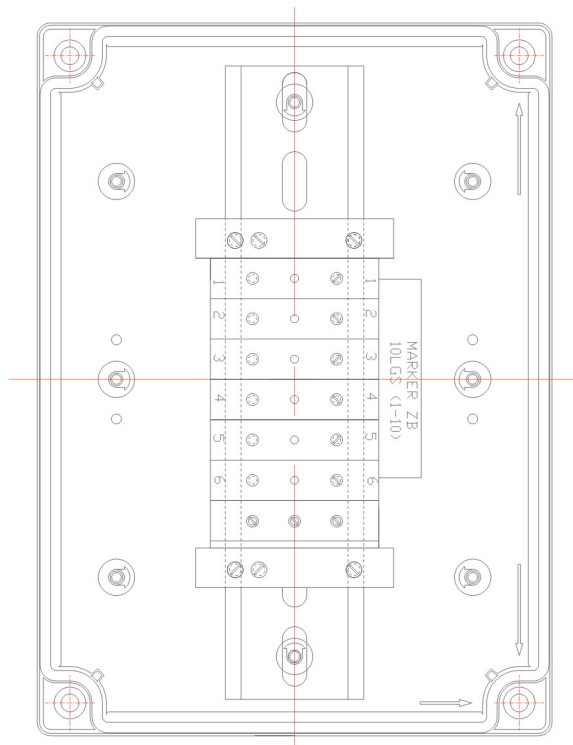

CUSTOMISED SOLUTIONS DIAGRAMS

Junction Box (Article No. 01 17 00007)

Junction Box (Article No. 01 17 00017)

Junction Box (Article No. 01 17 00015)

Junction Box (Article No. 01 17 00016)

CUSTOMISED SOLUTIONS DIAGRAMS

Junction Box (Article No. 01 17 00014)

Junction Box (Article No. 01 17 00112)

Junction Box (Article No. 01 17 00110)

MCB control box (Article No. 01 17 00160)

CUSTOMISED SOLUTIONS DIAGRAMS

Junction Box (Article No. 01 17 00358)

Power Distribution Unit (Article No. 01 17 00035)

Power Distribution Unit (Article No. 01 17 00036)

Tailor drilled cable gland holes (Article No. 01 17 00153)

CUSTOMISED SOLUTIONS DIAGRAMS

Tailor drilled cable gland holes (Article No. 01 17 00233)

Tailor drilled cable gland holes (Article No. 01 17 00234)

Tailor drilled cable gland holes (Article No. 01 17 00250)

Tailor drilled cable gland holes (Article No. 01 17 00249)

CUSTOMISED SOLUTIONS DIAGRAMS