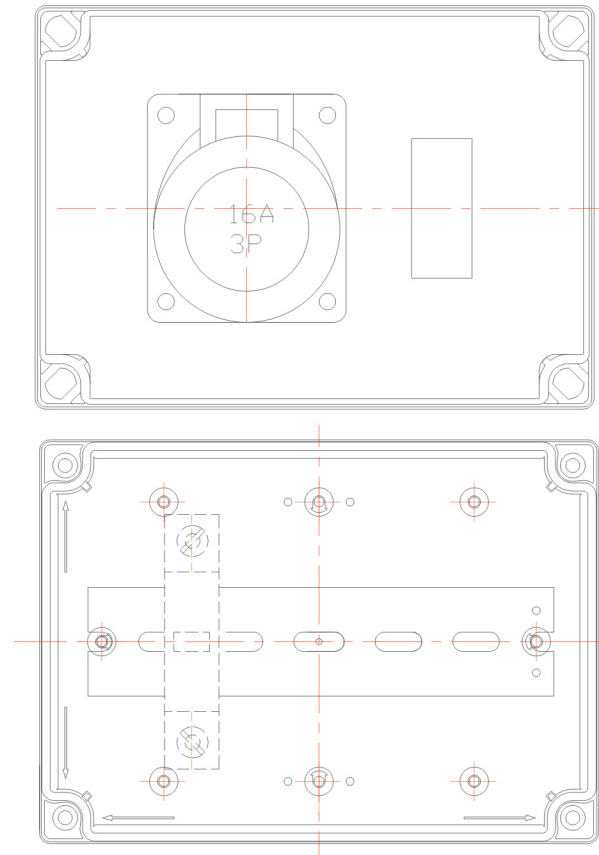

Junction Box (Article No. 01 17 00014)

Junction Box (Article No. 01 17 00112)

Junction Box (Article No. 01 17 00110)

MCB control box (Article No. 01 17 00160)

CUSTOMISED SOLUTIONS DIAGRAMS

Junction Box (Article No. 01 17 00358)

Power Distribution Unit (Article No. 01 17 00035)

Power Distribution Unit (Article No. 01 17 00036)

Tailor drilled cable gland holes (Article No. 01 17 00153)

CUSTOMISED SOLUTIONS DIAGRAMS

Tailor drilled cable gland holes (Article No. 01 17 00233)

Tailor drilled cable gland holes (Article No. 01 17 00234)

Tailor drilled cable gland holes (Article No. 01 17 00250)

Tailor drilled cable gland holes (Article No. 01 17 00249)

CUSTOMISED SOLUTIONS DIAGRAMS